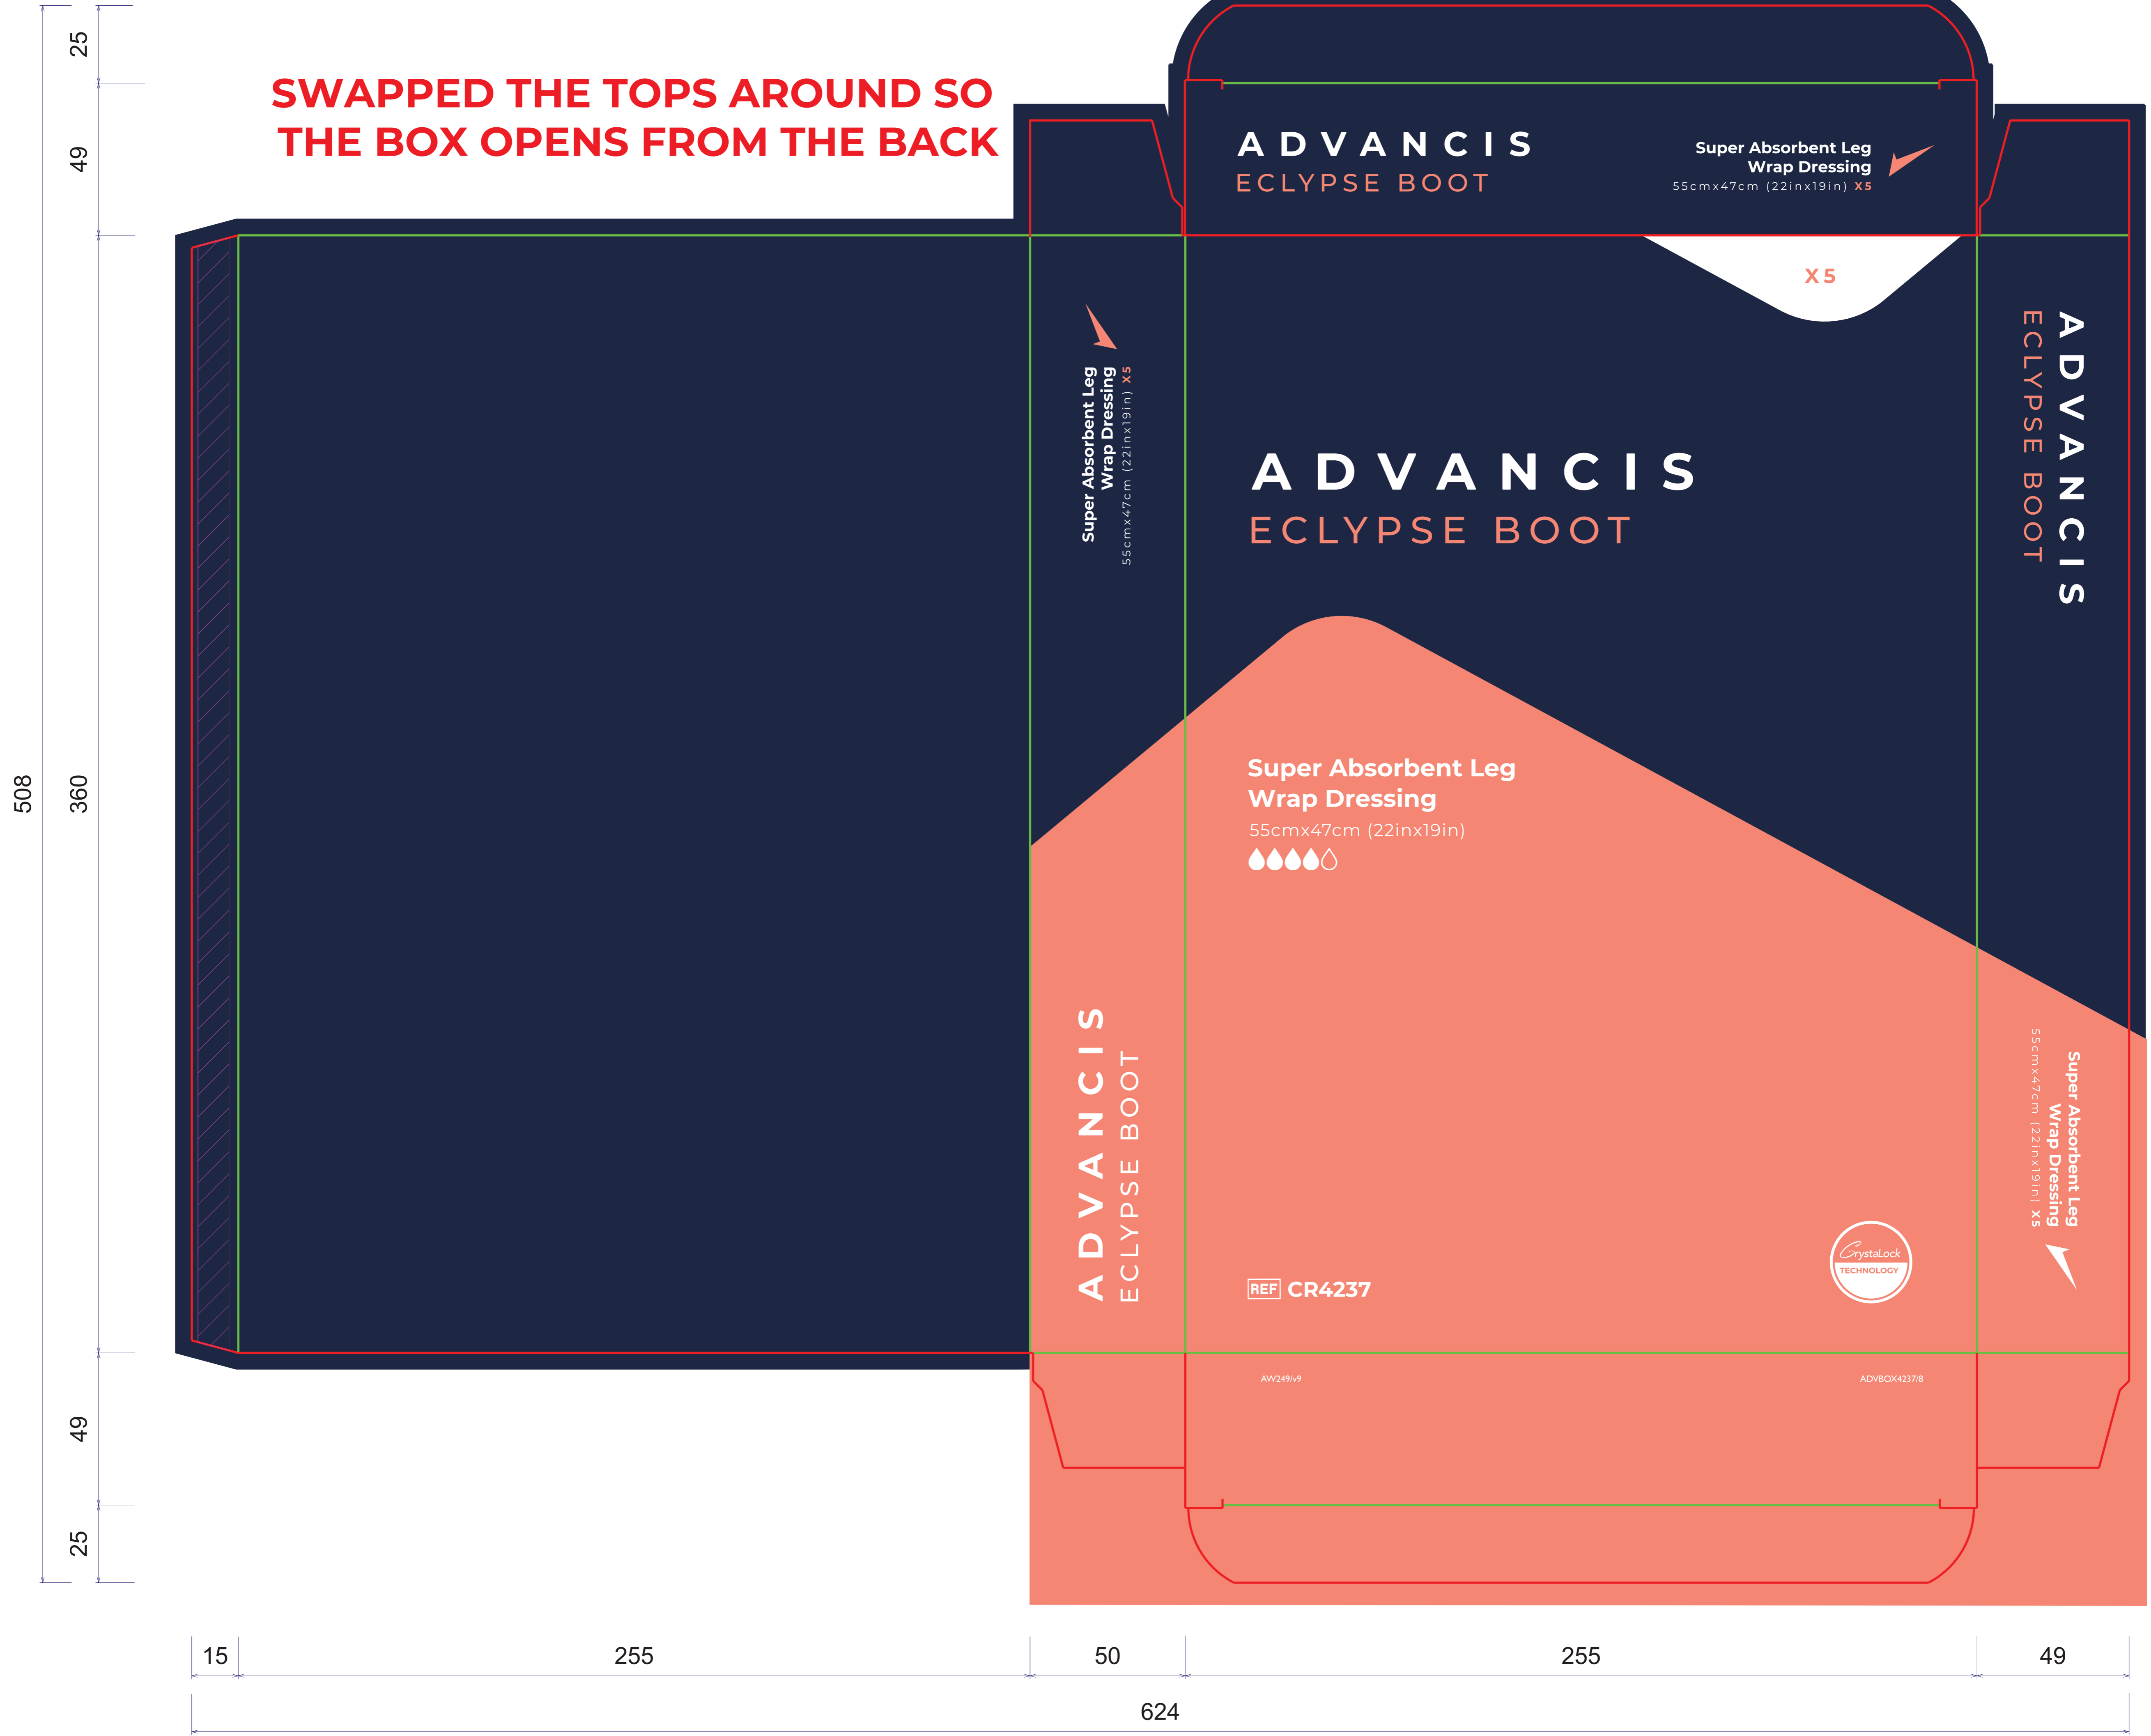

**SWAPPED THE TOPS AROUND SO
THE BOX OPENS FROM THE BACK**

Super Absorbent Leg
Wrap Dressing
55cmx47cm (22inx19in) X5

ADVANCIS
ECLYPSE BOOT

Super Absorbent Leg
Wrap Dressing
55cmx47cm (22inx19in) X5

X5

ADVANCIS
ECLYPSE BOOT

ADVANCIS
ECLYPSE BOOT

Super Absorbent Leg
Wrap Dressing
55cmx47cm (22inx19in)
👉

ADVANCIS
ECLYPSE BOOT

REF CR4237

Super Absorbent Leg
Wrap Dressing
55cmx47cm (22inx19in) X5
👉

AW249/V9

ADVBOX4237/B

15 255 50 255 49 624